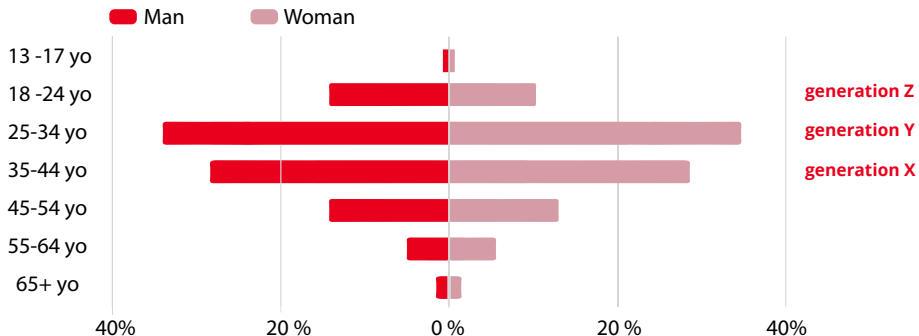

Outdoor enthusiasts

Swiss culture addicts

Swiss citizens

Mountain lovers

Food enthusiasts

35% Millenials (Y)
27% Generation X
13% Generation Z

OUR Instagram audience

1 fan out of 3
is a millennial (Y)

1 fan out of 4
is from gen X

1 fan out of 6
is from gen. Z

45%
woman

55%
men

FACTS and figures

+ 846 followers

+ 3,070 followers

+ 9,200 followers